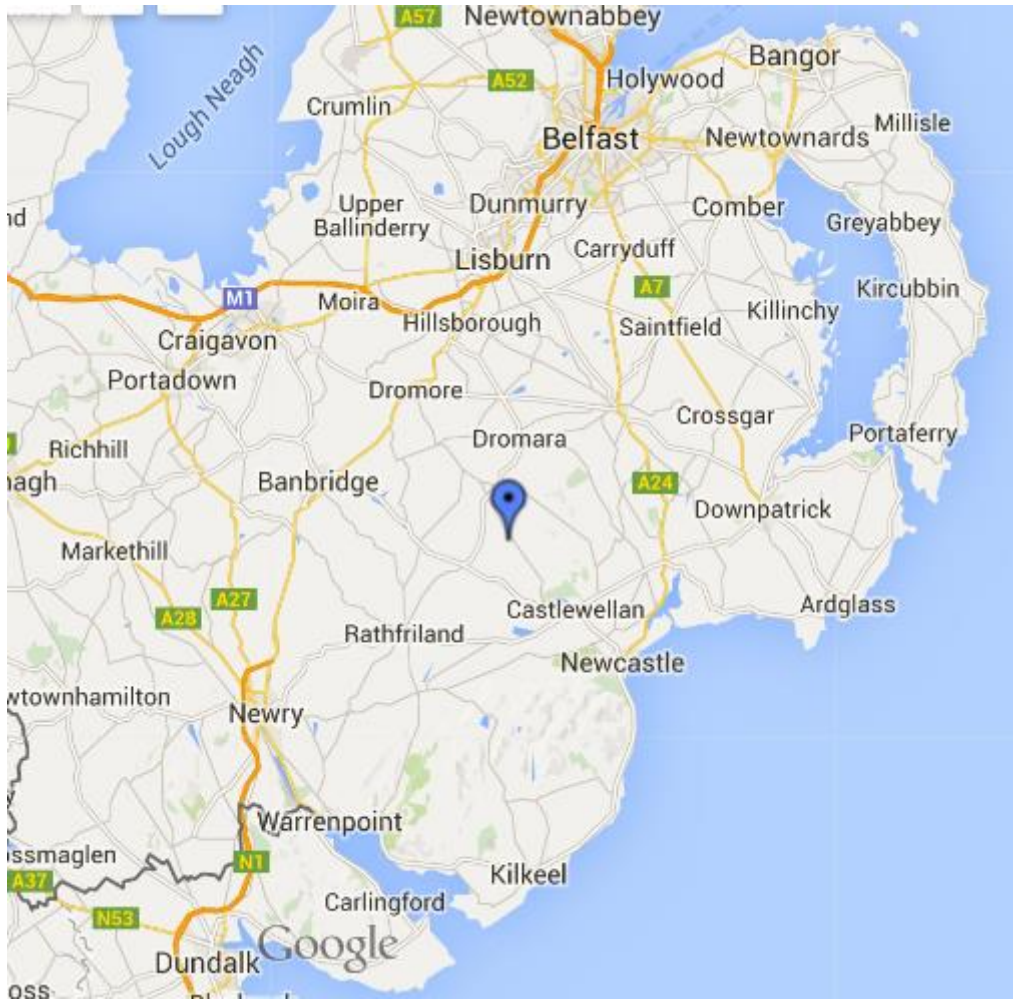

Turnip House

General Location:

10 mile radius:

Directions

From Belfast

Take the M1/A1 South towards Dublin.

Just past Hillsborough turn left and follow signs to Dromara.

Go straight through Dromara towards Rathfriland.

About 3 miles out of Dromara turn left at the junction signposted Castlewellan/Leitrim.

We are 2 miles from the junction on the right hand side – No. 64 at the gates.

From Dublin

Take the M1/A1 North towards Belfast

On the A1 near Banbridge take the A50 signposted Newcastle.

Continue for 14 miles

Take the left junction signposted Leitrim 2 miles.

Keep straight on this road through Leitrim.

We are 2 miles from Leitrim, on the left hand side – No. 64 at the gates.

From Castlewellan/Newcastle

Take the Bann Road (towards Banbridge) out of Castlewellan.

In 2 miles take a right junction signposted Leitrim 2 miles.

Keep straight on this road through Leitrim.

We are 2 miles from Leitrim, on the left hand side – No. 64 at the gates.